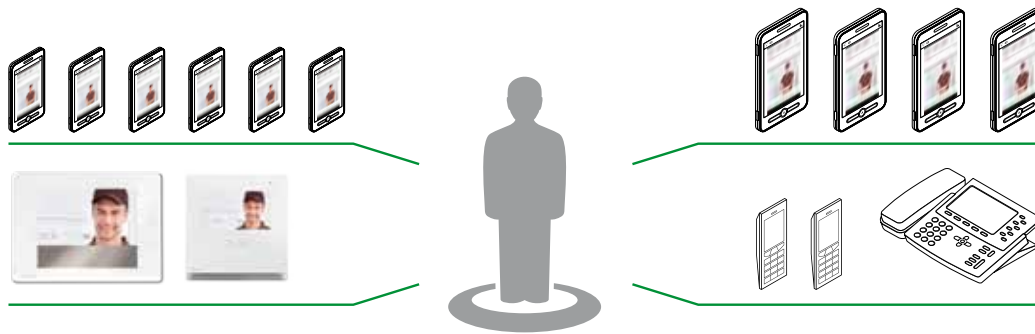

NUMBER OF USERS

Other users can be added to the system at any time.

EVERY SINGLE USER CAN ASSOCIATE **UP TO 15 DEVICES**