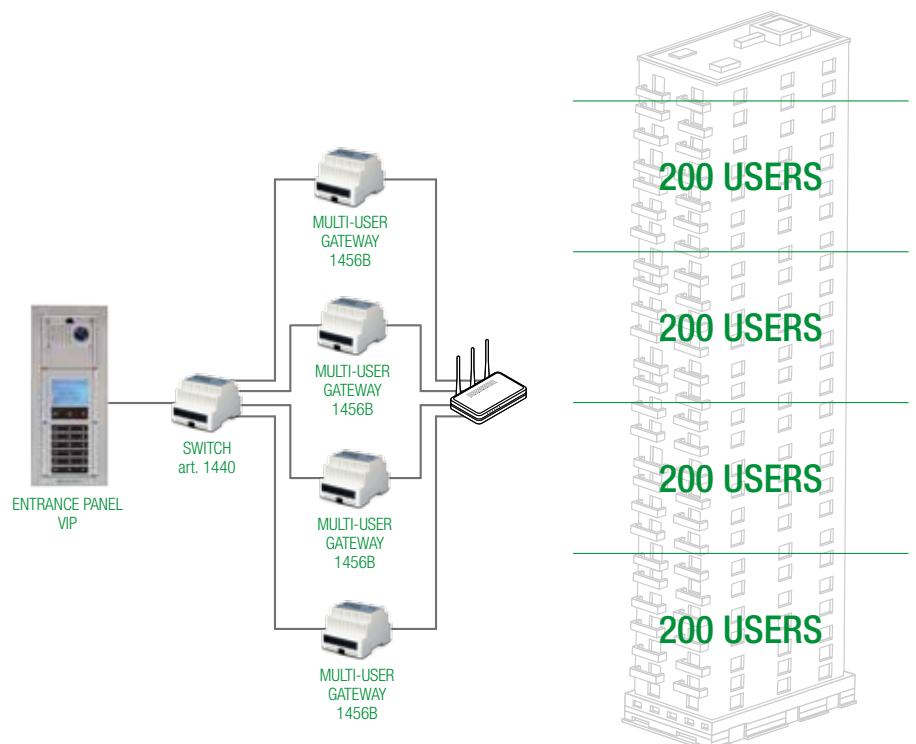

NUMBER OF USERS

Other users can be added to the system at any time.

EVERY SINGLE USER CAN ASSOCIATE **UP TO 15 DEVICES**

Scalability

Every Multi-User Gateway can manage up to maximum of 200 users. In the case of more than 200 users, more than one Gateway can be implemented. This can also be done subsequently to the initial installation.