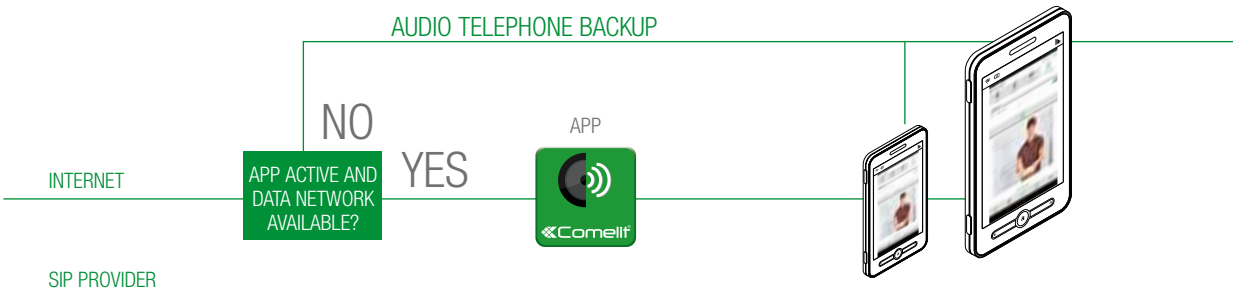

ACTUATOR ACTIVATION AND MANAGEMENT

This function is used to control actuators to manage lights, gates, barriers, etc.

3 TYPES OF LICENSE AVAILABLE

1456B can manage 3 types of license: Master, Slave and Phone. Each license can be purchased in 5 different sizes (1, 10, 50, 100, 200 users) and can be increased at any time.

VIP ENTRANCE PANEL
CONSULT THE VIP CATALOGUE FOR THE FULL RANGE OF ENTRANCE PANELS.

MASTER

SLAVE

PHONE

SIP PROVIDER

- + Answer video calls remotely via Smartphone or Tablet
- + Answer audio calls on land lines or Gsm telephones
- + Telephone backup if data line is unavailable
- + Manage up to 15 devices per license - Smartphone, Tablet, GSM telephone or land line