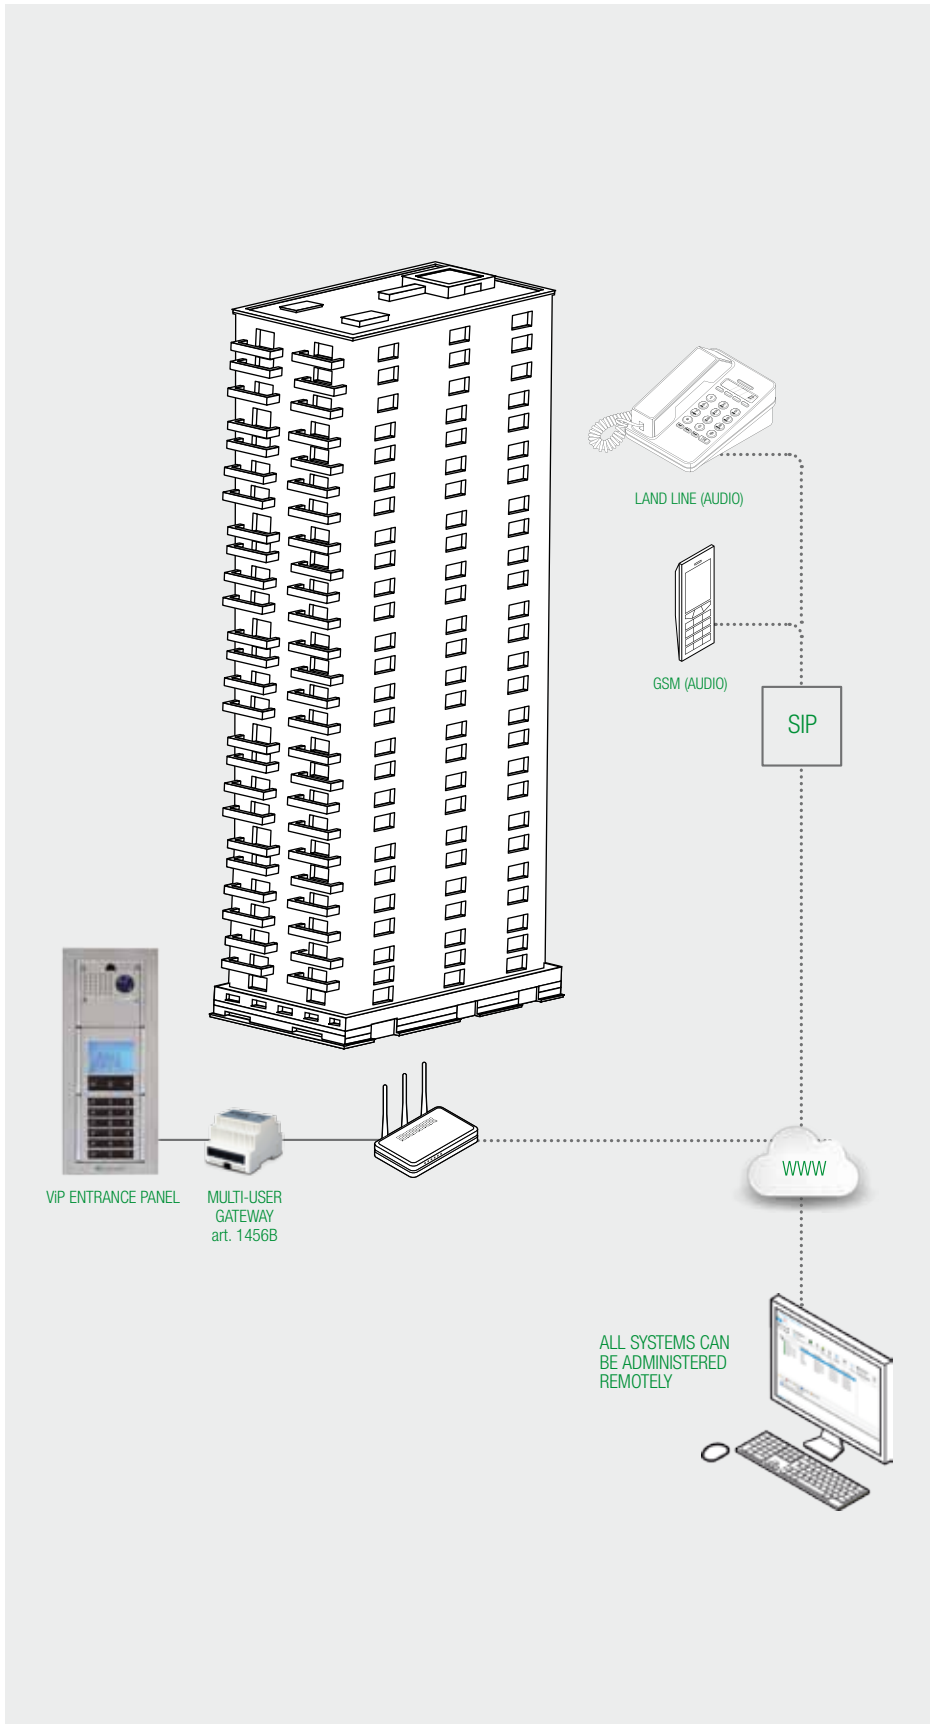

- + Answer audio calls on land lines or GSM telephones

SLAVE license for art. 1456B

MASTER license

e for art. 1456B

PHONE license for art. 1456B

1456B MULTI-USER GATEWAY

License features

3 TYPES OF LICENSE, 5 USER PACKAGES (in any combination)

NUMBER OF USERS

Other users can be added to the system at any time.

EVERY SINGLE USER CAN ASSOCIATE **UP TO 15 DEVICES**

Scalability

Every Multi-User Gateway can manage up to maximum of 200 users. In the case of more than 200 users, more than one Gateway can be implemented. This can also be done subsequently to the initial installation.