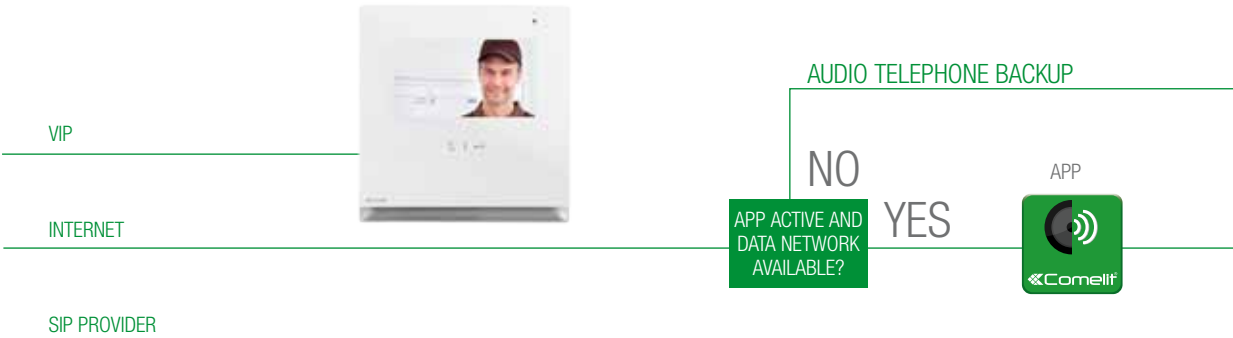

ACTUATOR ACTIVATION AND MANAGEMENT

This function is used to control actuators to manage lights, gates, barriers, etc.

3 TYPES OF LICENSE AVAILABLE

1456B can manage 3 types of license: Master, Slave and Phone. Each license can be purchased in 5 different sizes (1, 10, 50, 100, 200 users) and can be increased at any time.

VIP ENTRANCE PANEL
CONSULT THE VIP CATALOGUE FOR THE FULL RANGE OF ENTRANCE PANELS.

MASTER

SLAVE

PHONE

SIP PROVIDER

- + Answer video calls remotely via Smartphone or Tablet
- + Answer audio calls on land lines or Gsm telephones
- + Telephone backup if data line is unavailable
- + Manage up to 15 devices per license - Smartphone, Tablet, GSM telephone or land line

- + Answer video calls remotely via Smartphone or Tablet
- + Answer audio calls on land lines or Gsm telephones
- + Audio telephone backup if data line is unavailable
- + Manage up to 15 devices per single license - Door entry monitor, Smartphone, Tablet, GSM telephone or land line