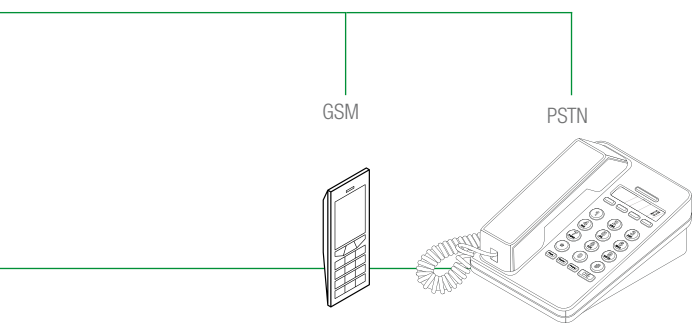

VIP ENTRANCE PANEL
CONSULT THE VIP CATALOGUE FOR THE FULL RANGE OF ENTRANCE PANELS.

MASTER

SLAVE

PHONE

SIP PROVIDER

- + Answer video calls remotely via Smartphone or Tablet
- + Answer audio calls on land lines or Gsm telephones
- + Telephone backup if data line is unavailable
- + Manage up to 15 devices per license - Smartphone, Tablet, GSM telephone or land line