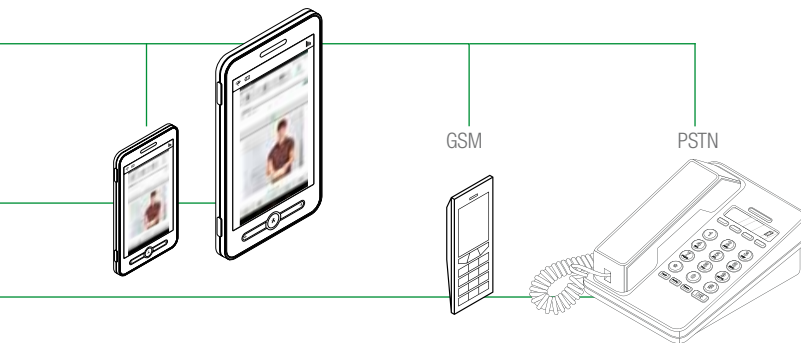

ACTUATOR ACTIVATION AND MANAGEMENT

This function is used to control actuators to manage lights, gates, barriers, etc.

3 TYPES OF LICENSE AVAILABLE

1456B can manage 3 types of license: Master, Slave and Phone. Each license can be purchased in 5 different sizes (1, 10, 50, 100, 200 users) and can be increased at any time.

VIP ENTRANCE PANEL
CONSULT THE VIP CATALOGUE FOR THE FULL RANGE OF ENTRANCE PANELS.

MASTER

SLAVE

PHONE

SIP PROVIDER

- + Answer video calls remotely via Smartphone or Tablet
- + Answer audio calls on land lines or Gsm telephones
- + Telephone backup if data line is unavailable
- + Manage up to 15 devices per license - Smartphone, Tablet, GSM telephone or land line

- + Answer video calls remotely via Smartphone or Tablet
- + Answer audio calls on land lines or Gsm telephones
- + Audio telephone backup if data line is unavailable
- + Manage up to 15 devices per single license - Door entry monitor, Smartphone, Tablet, GSM telephone or land line